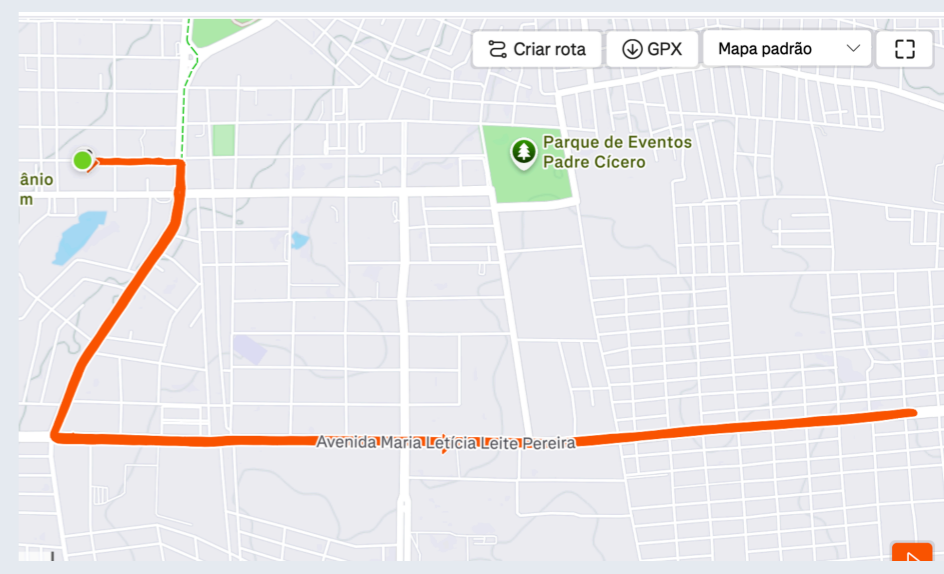

**17 DE MAIO**

**2Km . 5Km .10Km**  
**VEM COM A GENTE,**  
**PARTICIPE!**

CAACE CAACE | Subseção JUAZEIRO DO NORTE

**PERCURSO 2KM**

[https://www.strava.com/activities/18391164351?utm\\_source=com.whatsapp&utm\\_source=android&utm\\_medium=referral&utm\\_medium=social&share\\_sig=1HKFY8JH1778016148&branch\\_match\\_id=1561321668602889824&branch\\_referrer=H4sIAAAAAAAAAA8soKSkottLXLy4pSixL1EssKNDLycL1neKyioTEw2DjFKsq8rSk1LLSrKzEuPTyrKLy9OLbINTkxLLMoEAAtWf+89AAAA](https://www.strava.com/activities/18391164351?utm_source=com.whatsapp&utm_source=android&utm_medium=referral&utm_medium=social&share_sig=1HKFY8JH1778016148&branch_match_id=1561321668602889824&branch_referrer=H4sIAAAAAAAAAA8soKSkottLXLy4pSixL1EssKNDLycL1neKyioTEw2DjFKsq8rSk1LLSrKzEuPTyrKLy9OLbINTkxLLMoEAAtWf+89AAAA)

**PERCURSO 5KM**

[https://www.strava.com/activities/18391164192?utm\\_source=com.whatsapp&utm\\_source=android&utm\\_medium=referral&utm\\_medium=social&share\\_sig=PE13FKPV1778016190&branch\\_match\\_id=1561321668602889824&branch\\_referrer=H4sIAAAAAAAAAA8soKSkottLXLy4pSixL1EssKNDLycL1g/KLgjKSUkzDjFKsq8rSk1LLSrKzEuPTyrKLy9OLbINTkxLLMoEAMILbM09AAAA](https://www.strava.com/activities/18391164192?utm_source=com.whatsapp&utm_source=android&utm_medium=referral&utm_medium=social&share_sig=PE13FKPV1778016190&branch_match_id=1561321668602889824&branch_referrer=H4sIAAAAAAAAAA8soKSkottLXLy4pSixL1EssKNDLycL1g/KLgjKSUkzDjFKsq8rSk1LLSrKzEuPTyrKLy9OLbINTkxLLMoEAMILbM09AAAA)