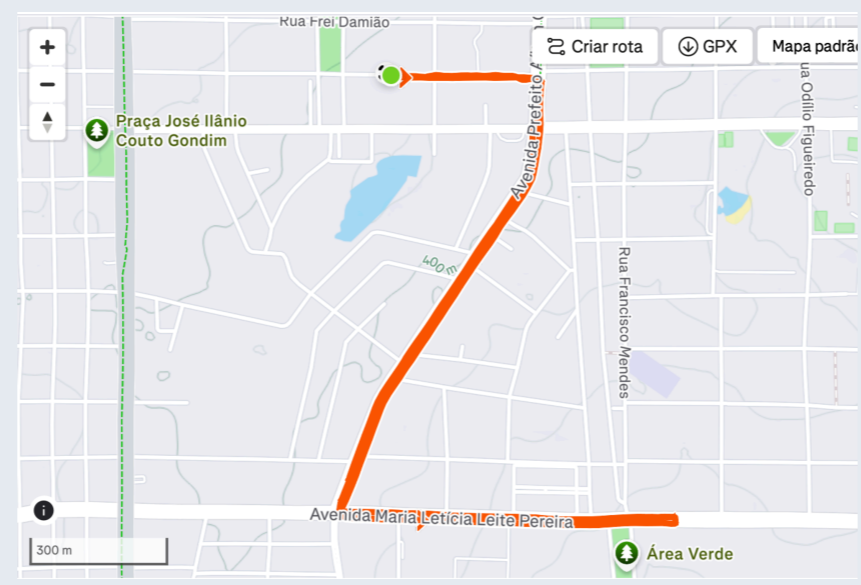

**17 DE MAIO**

**2Km . 5Km .10Km**  
**VEM COM A GENTE,**  
**PARTICIPE!**

CAACE CAACE | Subseção JUAZEIRO DO NORTE

**PERCURSO 2KM**

[https://www.strava.com/activities/18391164351?utm\\_source=com.whatsapp&utm\\_source=android&utm\\_medium=referral&utm\\_medium=social&share\\_sig=1HKFY8JH1778016148&branch\\_match\\_id=1561321668602889824&branch\\_referrer=H4sIAAAAAAAAAA8soKSkottLXLy4pSixL1EssKNDLycL1neKyioTEw2DjFKsq8rSk1LLSrKzEuPTyrKLy9OLbINTkxLLMoEAAtWf+89AAAA](https://www.strava.com/activities/18391164351?utm_source=com.whatsapp&utm_source=android&utm_medium=referral&utm_medium=social&share_sig=1HKFY8JH1778016148&branch_match_id=1561321668602889824&branch_referrer=H4sIAAAAAAAAAA8soKSkottLXLy4pSixL1EssKNDLycL1neKyioTEw2DjFKsq8rSk1LLSrKzEuPTyrKLy9OLbINTkxLLMoEAAtWf+89AAAA)

**PERCURSO 5KM**

[https://www.strava.com/activities/18391164192?utm\\_source=com.whatsapp&utm\\_source=android&utm\\_medium=referral&utm\\_medium=social&share\\_sig=PE13FKPV1778016190&branch\\_match\\_id=1561321668602889824&branch\\_referrer=H4sIAAAAAAAAAA8soKSkottLXLy4pSixL1EssKNDLycL1g/KLgjKSUkzDjFKsq8rSk1LLSrKzEuPTyrKLy9OLbINTkxLLMoEAMILbM09AAAA](https://www.strava.com/activities/18391164192?utm_source=com.whatsapp&utm_source=android&utm_medium=referral&utm_medium=social&share_sig=PE13FKPV1778016190&branch_match_id=1561321668602889824&branch_referrer=H4sIAAAAAAAAAA8soKSkottLXLy4pSixL1EssKNDLycL1g/KLgjKSUkzDjFKsq8rSk1LLSrKzEuPTyrKLy9OLbINTkxLLMoEAMILbM09AAAA)