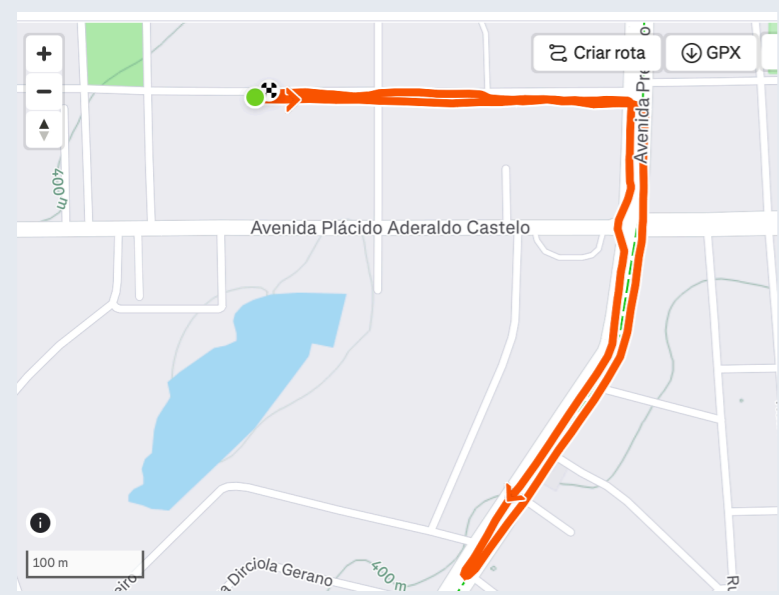

**17 DE MAIO**

**2Km . 5Km .10Km**  
**VEM COM A GENTE,**  
**PARTICIPE!**

CAACE CAACE | Subseção JUAZEIRO DO NORTE

**PERCURSO 2KM**

[https://www.strava.com/activities/18391164351?utm\\_source=com.whatsapp&utm\\_source=android&utm\\_medium=referral&utm\\_medium=social&share\\_sig=1HKFY8JH1778016148&branch\\_match\\_id=1561321668602889824&branch\\_referrer=H4sIAAAAAAAAAA8soKSkottLXLy4pSixL1EssKNDLycL1neKyioTEw2DjFKsq8rSk1LLSrKzEuPTyrKLy9OLbINTkxLLMoEAAtWf+89AAAA](https://www.strava.com/activities/18391164351?utm_source=com.whatsapp&utm_source=android&utm_medium=referral&utm_medium=social&share_sig=1HKFY8JH1778016148&branch_match_id=1561321668602889824&branch_referrer=H4sIAAAAAAAAAA8soKSkottLXLy4pSixL1EssKNDLycL1neKyioTEw2DjFKsq8rSk1LLSrKzEuPTyrKLy9OLbINTkxLLMoEAAtWf+89AAAA)

**PERCURSO 5KM**

[https://www.strava.com/activities/18391164192?utm\\_source=com.whatsapp&utm\\_source=android&utm\\_medium=referral&utm\\_medium=social&share\\_sig=PE13FKPV1778016190&branch\\_match\\_id=1561321668602889824&branch\\_referrer=H4sIAAAAAAAAAA8soKSkottLXLy4pSixL1EssKNDLycL1g/KLgjKSUkzDjFKsq8rSk1LLSrKzEuPTyrKLy9OLbINTkxLLMoEAMILbM09AAAA](https://www.strava.com/activities/18391164192?utm_source=com.whatsapp&utm_source=android&utm_medium=referral&utm_medium=social&share_sig=PE13FKPV1778016190&branch_match_id=1561321668602889824&branch_referrer=H4sIAAAAAAAAAA8soKSkottLXLy4pSixL1EssKNDLycL1g/KLgjKSUkzDjFKsq8rSk1LLSrKzEuPTyrKLy9OLbINTkxLLMoEAMILbM09AAAA)