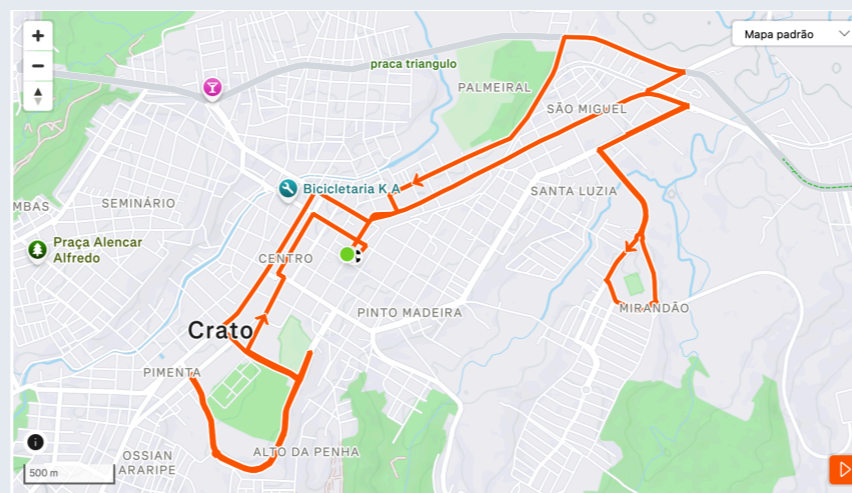

21K
TERRA DA LUZ
CIRCUITO

28 DE JUNHO
CRATO-CE
7K . 14K . 21K

PERCURSO 7KM

<https://www.strava.com/routes/3475857016482003242>

PERCURSO 14KM

<https://www.strava.com/routes/3475857016482494762>

PERCURSO 21KM

<https://www.strava.com/routes/3475853104836840794>