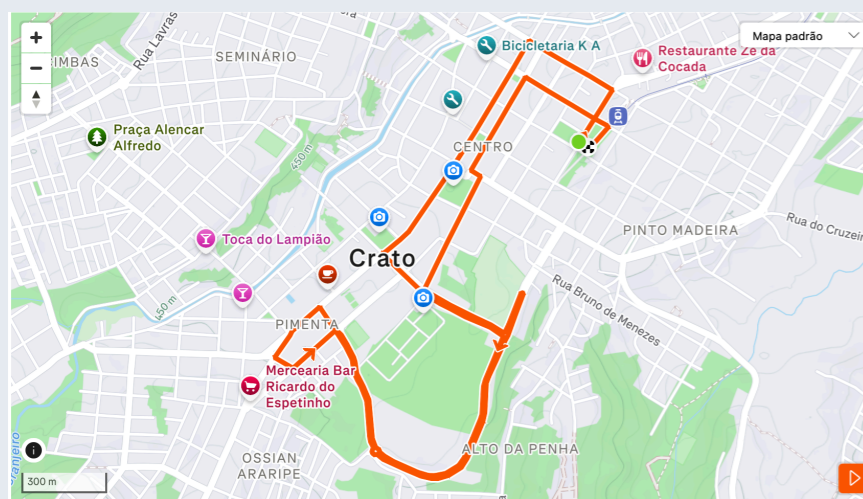

21K
TERRA DA LUZ
CIRCUITO

28 DE JUNHO
CRATO-CE
7K . 14K . 21K

PERCURSO 7KM

<https://www.strava.com/routes/3475857016482003242>

PERCURSO 14KM

<https://www.strava.com/routes/3475857016482494762>

PERCURSO 21KM

<https://www.strava.com/routes/3475853104836840794>