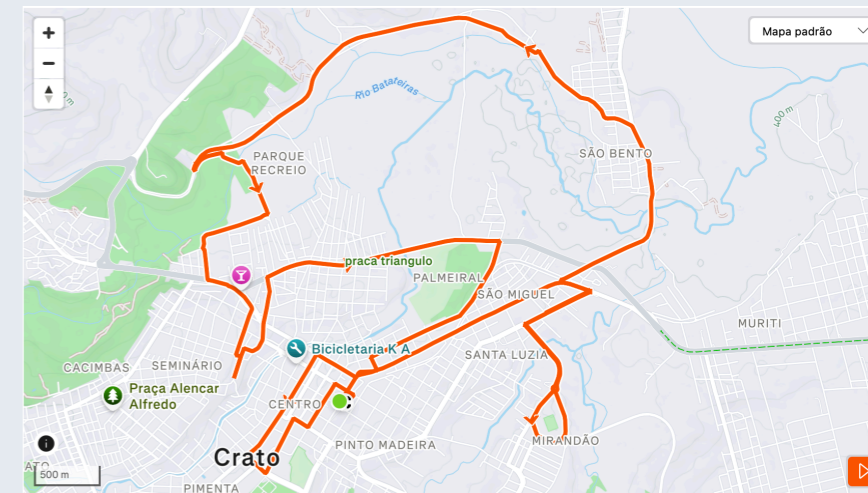

21K
TERRA DA LUZ
CIRCUITO

28 DE JUNHO
CRATO-CE
7K . 14K . 21K

PERCURSO 7KM

<https://www.strava.com/routes/3475857016482003242>

PERCURSO 14KM

<https://www.strava.com/routes/3475857016482494762>

PERCURSO 21KM

<https://www.strava.com/routes/3475853104836840794>