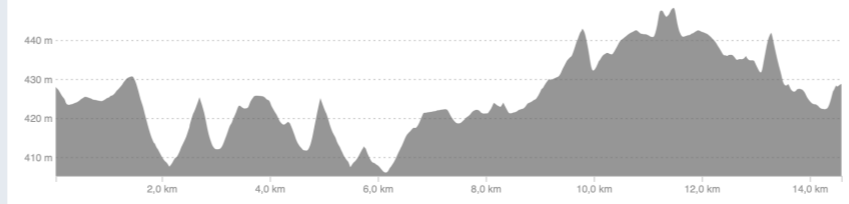

21K
TERRA DA LUZ
CIRCUITO

28 DE JUNHO
CRATO-CE
7K . 14K . 21K

PERCURSO 7KM

<https://www.strava.com/routes/3475857016482003242>

PERCURSO 14KM

<https://www.strava.com/routes/3475857016482494762>

PERCURSO 21KM

<https://www.strava.com/routes/3475853104836840794>