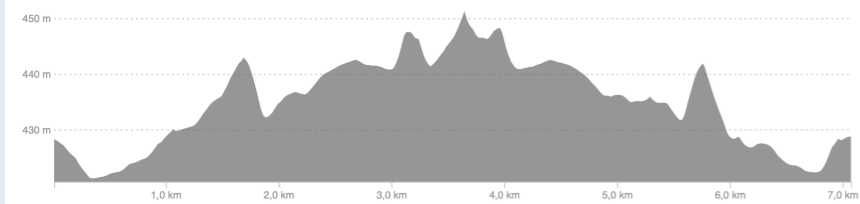

21K
TERRA DA LUZ
CIRCUITO

28 DE JUNHO
CRATO-CE
7K . 14K . 21K

PERCURSO 7KM

<https://www.strava.com/routes/3475857016482003242>

PERCURSO 14KM

<https://www.strava.com/routes/3475857016482494762>

PERCURSO 21KM

<https://www.strava.com/routes/3475853104836840794>